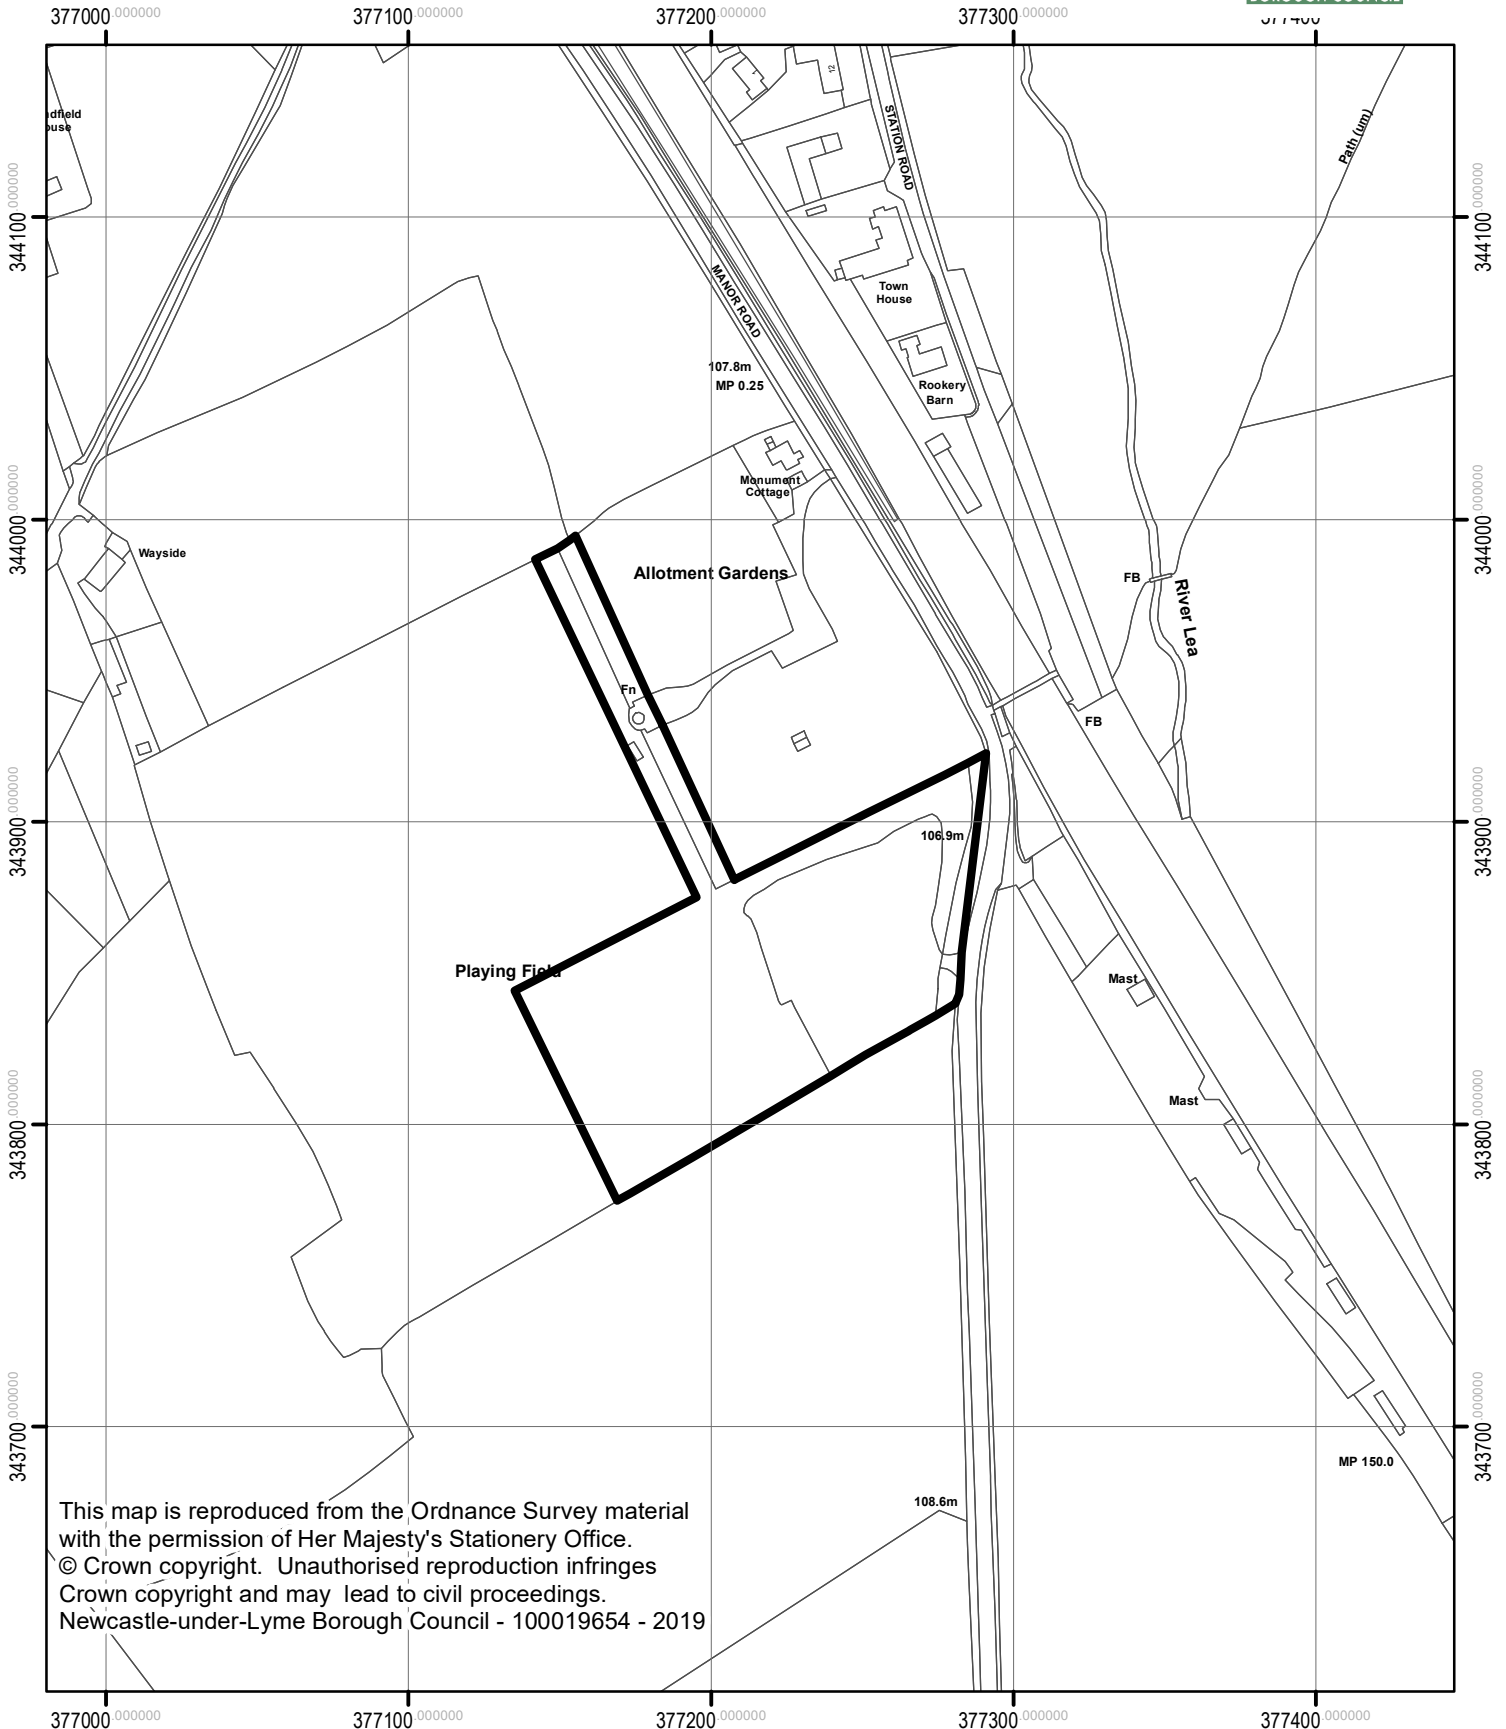

20/00747/FUL Playing fields, off Manor Road, Madeley

This map is reproduced from the Ordnance Survey material with the permission of Her Majesty's Stationery Office.
© Crown copyright. Unauthorised reproduction infringes Crown copyright and may lead to civil proceedings.
Newcastle-under-Lyme Borough Council - 100019654 - 2019